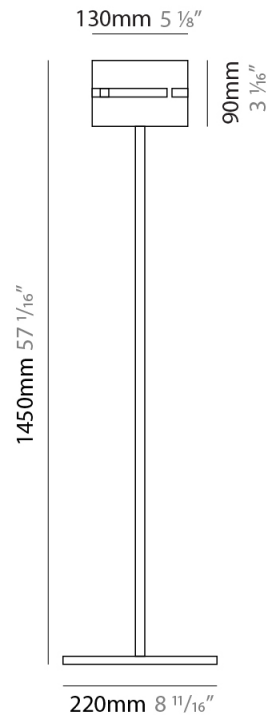

LUZ OCULTA METAL PORTABLE

D54023-

base number   Finish
Options

1. To build a product code in our configurator select the specify button on the base model # product page
2. To build a manual product code on this datasheet choose from the options listed below in blue font and add the suffix to the base model #

GENERAL

Series: Luz Oculta
Subseries: Luz Oculta Metal
Brand: Fambuena
Division: Design
Mounting Type: Portable
Mounting Location: Floor
Subcategory: Floor

PHYSICAL

Shape: Cylinder
Diameter (mm): 130
Diameter (in): 5 1/8
Height (mm): 1450
Height (in): 57 1/16
Light Distribution: Direct / Indirect
Fixture Finish: [BRA](#) / [BRZ](#) / [ABR](#)
Fixture Material: Metal
Upon Request: Bolt Down

ELECTRICAL

Number of Lamps: 1
Lamp Type: LED Retrofit
Lamp Shape: T4
Bulb Included: Bulb Not Included
Max. Wattage Per Lamp (W): 5
Lamp Base: G9
Input Voltage (V): 120

LED

OPTICAL

RATINGS AND CERTIFICATIONS

Certified By: Certified for North American Standards
IP rating: IP20

PROJECT	_____
TYPE	_____
SPECIFIER	_____
QUANTITY	_____
DATE	_____