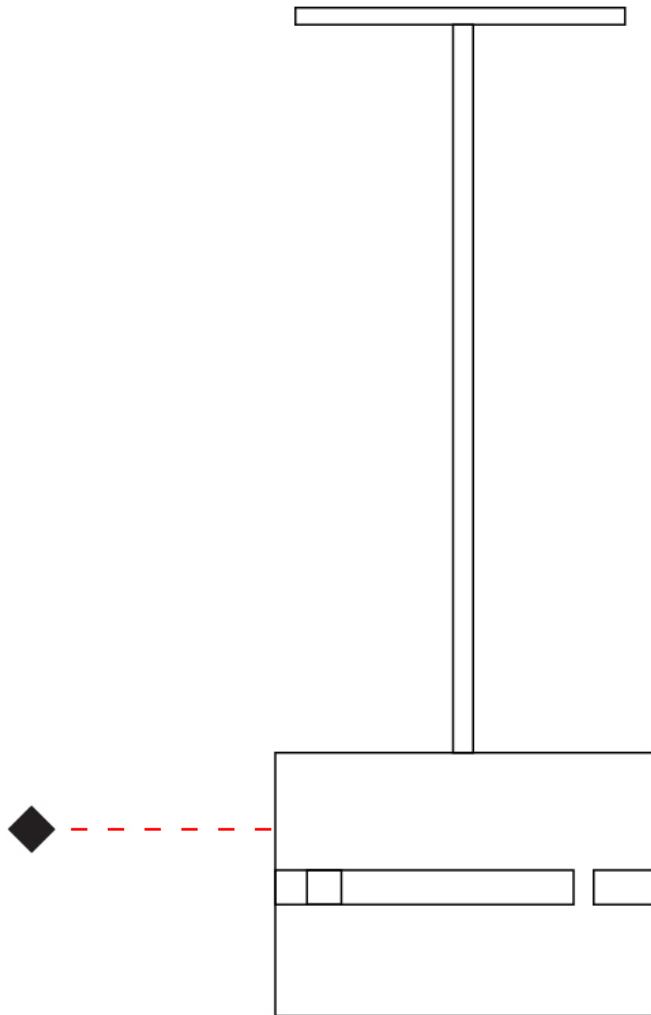

LUZ OCULTA METAL SUSPENSION

D51033-

PROJECT

TYPE

SPECIFIER

QUANTITY

DATE