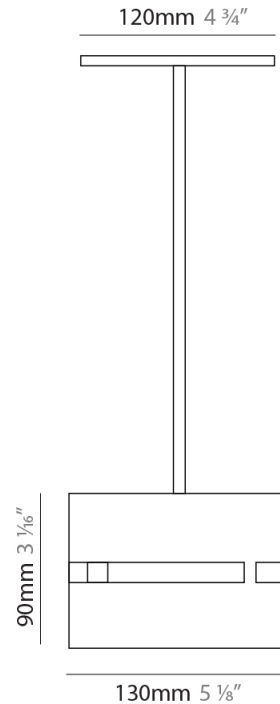

PROJECT	
TYPE	
SPECIFIER	
QUANTITY	
DATE	

LUZ OCULTA METAL SUSPENSION

D51033-

base number   Finish
Options

1. To build a product code in our configurator select the specify button on the base model # product page
2. To build a manual product code on this datasheet choose from the options listed below in blue font and add the suffix to the base model #

GENERAL

Series: Luz Oculta
Subseries: Luz Oculta Metal
Brand: Fambuena
Division: Design
Mounting Type: Suspension
Mounting Location: Ceiling
Subcategory: Pendant

PHYSICAL

Shape: Rectangle
Diameter (mm): 130
Diameter (in): 5 1/8
Height (mm): 90
Height (in): 4 1/2
Light Distribution: Direct / Indirect
Fixture Finish: [BRA](#) / [BRZ](#) / [ABR](#)
Fixture Material: Metal
Cable Details: Cable length 2000mm / 79"

ELECTRICAL

Number of Lamps: 1
Lamp Type: LED Retrofit
Lamp Shape: T4
Bulb Included: Bulb Not Included
Max. Wattage Per Lamp (W): 5
Lamp Base: G9
Input Voltage (V): 120

LED

OPTICAL

RATINGS AND CERTIFICATIONS

Certified By: Certified for North American Standards
IP rating: IP20