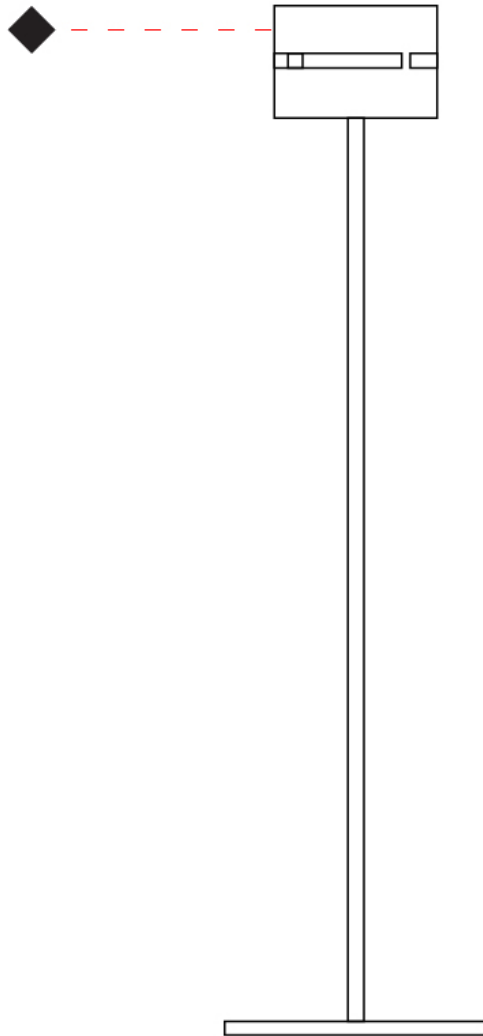

LUZ OCULTA METAL PORTABLE

D54023-

PROJECT

TYPE

SPECIFIER

QUANTITY

DATE