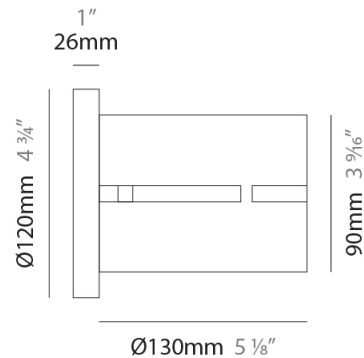

PROJECT
TYPE
SPECIFIER
QUANTITY
DATE

LUZ OCULTA METAL SURFACE

D53027-

base number   Finish
Options

1. To build a product code in our configurator select the specify button on the base model # product page
2. To build a manual product code on this datasheet choose from the options listed below in blue font and add the suffix to the base model #

GENERAL

Series: Luz Oculta
Subseries: Luz Oculta Metal
Brand: Fambuena
Division: Design
Mounting Type: Surface
Mounting Location: Wall
Subcategory: Ambient

PHYSICAL

Shape: Cylinder
Diameter (mm): 130
Diameter (in): 5 1/8
Height (mm): 120
Depth (mm): 156
Height (in): 4 3/4
Depth (in): 6 1/8
Light Distribution: Direct / Indirect
Fixture Finish: [BRA](#) / [BRZ](#) / [ABR](#)
Fixture Material: Metal

ELECTRICAL

Number of Lamps: 1
Lamp Type: LED Retrofit
Lamp Shape: T4
Bulb Included: Bulb Not Included
Max. Wattage Per Lamp (W): 5
Lamp Base: G9
Input Voltage (V): 120

LED

OPTICAL

RATINGS AND CERTIFICATIONS

Certified By: Certified for North American Standards
IP rating: IP20